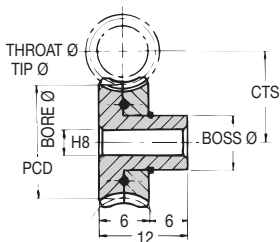

## 48 DP

STD : Phosphor Bronze PB2  
SPECIAL TEETH : between 50 - 160

**20° Pressure Angle**

|   |                                     |
|---|-------------------------------------|
| <b>TORQUE CHECK</b><br>variations at back | <b>50 TEETH x 1000 R.P.M. INPUT</b> |
|   | with std worm                       |
| <b>TORQUE Nm</b>                          | 0.104                               |
| <b>K.W.</b>                               | 0.00224                             |