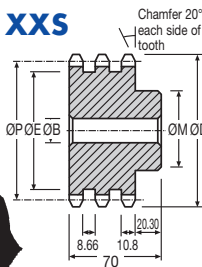

Triplex Chain Sprockets

Materials

3/4" Pitch

STD : Mild Steel (En202)

SPECIAL TEETH : between 8 - 60

XXS

XXAS

DISCOUNTS

	List Price
1 - 5	
6 - 19	- 12%
20 - 39	- 25%
40 - 59	- 33%
60 - 99	- 37%
100 - 200	- 42%

Roller Ø 12.07

Chain No. 12B-3

HPC Part No. XXSUA-750

PITCH 3/4"

Sprockets & Chains Steel