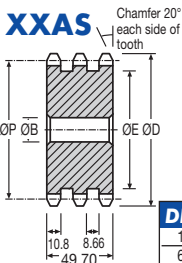

### DISCOUNTS

	List Price
1 - 5	
6 - 19	- 12%
20 - 39	- 25%
40 - 59	- 33%
60 - 99	- 37%
100 - 200	- 42%

Roller Ø 12.07

Chain No. 12B-3

HPC Part No. XXSUA-750

PITCH 3/4"

Sprockets & Chains Steel

PART NUMBER	TEETH	P.C.D.		Boss Ø	Int. Boss Ø	Bore Ø	PRICE EACH 1-5	
		OP	OD				XXS	XXAS
XXS75-8	8	49.78	57.41	25.40	29	12.70	£58.87	£48.24
XXS75-9	9	55.69	63.77	25.40	35	12.70	£65.57	£53.75
XXS75-10	10	61.65	70.07	25.40	41	12.70	£74.27	£60.81
XXS75-11	11	67.62	76.31	25.40	47	12.70	£77.98	£63.84
XXS75-12	12	73.60	82.52	25.40	53	12.70	£78.25	£64.17
XXS75-13	13	79.60	88.72	38.10	59	19.05	£82.50	£67.66
XXS75-14	14	85.61	94.91	38.10	65	19.05	£86.11	£70.52
XXS75-15	15	91.62	101.06	38.10	71	19.05	£87.98	£72.06
XXS75-16	16	97.65	107.19	38.10	77	19.05	£91.76	£75.18
XXS75-17	17	103.68	113.35	38.10	83	19.05	£104.99	£86.06
XXS75-18	18	109.71	119.46	50.80	89	19.05	£106.38	£87.16
XXS75-19	19	115.74	125.60	50.80	95	19.05	£109.14	£89.52
XXS75-20	20	121.78	131.71	50.80	101	19.05	£112.68	£92.40
XXS75-21	21	127.82	137.83	50.80	107	19.05	£115.65	£94.79
XXS75-23	23	139.90	150.02	50.80	119	19.05	£119.94	£98.32
XXS75-25	25	151.98	162.23	50.80	130	19.05	£126.18	£103.42
XXS75-27	27	164.09	174.42	50.80	142	19.05	£146.53	£120.07
XXS75-30	30	182.25	192.67	76.20	160	25.40	£213.71	£175.21
XXS75-33	33	200.41	210.92	76.20	178	25.40	£240.62	£197.30
XXS75-35	35	212.52	223.09	76.20	190	25.40	£260.21	£213.38
XXS75-36	36	218.57	229.17	76.20	196	25.40	£282.92	£231.94
XXS75-38	38	230.69	241.33	76.20	210	25.40	£331.75	£271.97
XXS75-39	39	236.74	247.40	76.20	216	25.40	£363.98	£298.49
XXS75-40	40	242.80	253.48	76.20	222	25.40	£372.89	£305.71
XXS75-42	42	254.92	265.63	76.20	234	25.40	£391.63	£321.11
XXS75-44	44	267.03	277.79	76.20	246	25.40	£415.33	£340.20
XXS75-48	48	291.27	302.08	76.20	270	25.40	£430.53	£353.01