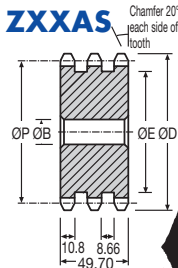

Materials

Triplex Chain Sprockets

STD : White Delrin

SPECIAL TEETH : between 8 - 60

3/4" Pitch

ZXXS

ZXXAS

DISCOUNTS

1 - 5	List Price
6 - 19	- 22%
20 - 39	- 44%
40 - 59	- 47%
60 - 99	- 50%
100 - 200	- 53%

Roller Ø 12.07

Chain No. 12B-3

HPC Part No. XXSUA-750