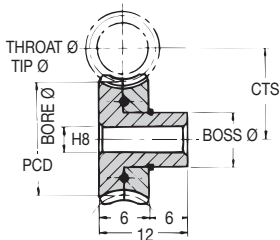

Materials **Anti-backlash Wormwheels**

STD : Phosphor Bronze PB2

SPECIAL TEETH : between 50 - 160

0.5 MOD

DISCOUNTS

1 - 5	List Price
6 - 19	- 12%
20 - 39	- 25%
40 - 59	- 33%
60 - 99	- 37%
100 - 200	- 42%

TORQUE CHECK variations at back	50 TEETH x 1000 R.P.M. INPUT with std worm
TORQUE Nm	0.10
K.W.	0.0002

20° Pressure Angle

Anti-backlash

PART NUMBER	TEETH	PCD (mm)	CTS (mm)	THROAT Ø (mm)	TIP Ø (mm)	BOSS Ø (mm)	BORE Ø (mm)	PRICE EACH 1-5
ABM0.5-50	50	25.00	18.50	26.00	26.50	13	6	£43.30
ABM0.5-52	52	26.00	19.00	27.00	27.50	13	6	£43.98
ABM0.5-55	55	27.50	19.75	28.50	29.00	13	6	£44.67
ABM0.5-58	58	29.00	20.50	30.00	30.50	13	6	£45.36
ABM0.5-60	60	30.00	21.00	31.00	31.50	13	6	£46.05
ABM0.5-62	62	31.00	21.50	32.00	32.50	13	6	£46.69
ABM0.5-65	65	32.50	22.25	33.50	34.00	13	6	£47.44
ABM0.5-68	68	34.00	23.00	35.00	35.50	13	6	£47.98
ABM0.5-70	70	35.00	23.50	36.00	36.50	13	6	£49.00
ABM0.5-72	72	36.00	24.00	37.00	37.50	13	6	£50.10
ABM0.5-75	75	37.50	24.75	38.50	39.00	13	6	£51.10
ABM0.5-78	78	39.00	25.50	40.00	40.50	13	6	£52.15
ABM0.5-80	80	40.00	26.00	41.00	41.50	13	6	£53.20
ABM0.5-82	82	41.00	26.50	42.00	42.50	13	6	£53.94
ABM0.5-85	85	42.50	27.25	43.50	44.00	13	6	£54.70
ABM0.5-88	88	44.00	28.00	45.00	45.50	13	6	£55.42
ABM0.5-90	90	45.00	28.50	46.00	46.50	13	6	£56.12
ABM0.5-92	92	46.00	29.00	47.00	47.50	13	6	£56.83
ABM0.5-95	95	47.50	29.75	48.50	49.00	13	6	£57.57
ABM0.5-96	96	48.00	30.00	49.00	49.50	13	6	£58.26
ABM0.5-98	98	49.00	30.50	50.00	50.50	13	6	£58.95
ABM0.5-100	100	50.00	31.00	51.00	51.50	13	6	£59.86
ABM0.5-110	110	55.00	33.50	56.00	56.50	13	6	£72.73
ABM0.5-120	120	60.00	36.00	61.00	61.50	13	6	£79.61
ABM0.5-140	140	70.00	41.00	71.00	71.50	13	6	£86.47
ABM0.5-150	150	75.00	43.50	76.00	76.50	13	6	£91.26
ABM0.5-160	160	80.00	46.00	81.00	81.50	13	6	£96.09