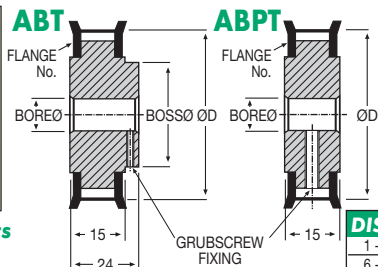

### DISCOUNTS

	List Price
1 - 5	
6 - 19	- 12%
20 - 39	- 25%
40 - 59	- 33%
60 - 99	- 37%
100 - 200	- 42%

Other number of teeth available on request.

**ALL PULLEYS FLANGED**

Pulleys & Belts PITCH 5mm

PART NUMBER	Teeth	PCD mm	Flange No.	ØD mm	Boss Ø mm	Bore Ø mm	PRICE EACH 1-5	
							ABT	ABPT
20ABT 5-15	20	31.84	20XL	30.60	20	6	£16.35	£14.90
21ABT 5-15	21	33.44	20XL	32.20	20	6	£16.78	£15.22
22ABT 5-15	22	34.99	21XL	33.75	20	6	£17.15	£15.61
23ABT 5-15	23	36.59	22XL	35.35	20	6	£17.59	£15.98
24ABT 5-15	24	38.19	24XL	36.95	25	6	£17.90	£16.29
25ABT 5-15	25	39.79	24XL	38.55	25	6	£18.37	£16.72
26ABT 5-15	26	41.39	24XL	40.15	25	6	£18.74	£17.04
27ABT 5-15	27	42.99	26XL	41.75	25	6	£19.14	£17.43
28ABT 5-15	28	44.59	26XL	43.35	25	6	£19.50	£17.77
29ABT 5-15	29	46.14	28XL	44.90	25	6	£19.94	£18.14
30ABT 5-15	30	47.74	28XL	46.50	30	8	£20.31	£18.47
31ABT 5-15	31	49.34	30XL	48.10	30	8	£20.68	£18.84
32ABT 5-15	32	50.94	16L	49.70	30	8	£21.08	£19.20
33ABT 5-15	33	52.54	17L	51.30	30	8	£21.52	£19.54
34ABT 5-15	34	54.14	14H	52.90	30	8	£21.91	£19.93
35ABT 5-15	35	55.69	14H	54.45	30	8	£22.29	£20.25
36ABT 5-15	36	57.29	14H	56.05	30	8	£22.66	£20.57
37ABT 5-15	37	58.89	15H	57.65	40	8	£23.37	£21.25
38ABT 5-15	38	60.49	15H	59.25	40	8	£24.22	£22.05
39ABT 5-15	39	62.09	16H	60.85	40	8	£25.02	£22.76
40ABT 5-15	40	63.69	16H	62.41	40	8	£25.84	£23.53
41ABT 5-15	41	65.24	17H	64.00	40	8	£26.61	£24.22
42ABT 5-15	42	66.84	17H	65.60	40	8	£27.41	£24.96
43ABT 5-15	43	68.44	17H	67.20	40	8	£28.21	£25.69
44ABT 5-15	44	70.04	18H	68.80	40	8	£29.01	£26.36
45ABT 5-15	45	71.64	18H	70.40	40	8	£29.84	£27.13
46ABT 5-15	46	73.24	18H	72.00	40	8	£30.61	£27.88
47ABT 5-15	47	74.79	19H	73.55	40	8	£31.41	£28.58