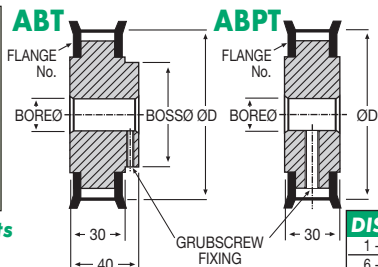

Other number of teeth available on request.

ALL PULLEYS FLANGED

DISCOUNTS

	List Price
1 - 5	
6 - 19	- 12%
20 - 39	- 25%
40 - 59	- 33%
60 - 99	- 37%
100 - 200	- 42%

Pulleys & Belts PITCH 5mm

PART NUMBER	Teeth	PCD mm	Flange No.	ØD mm	Boss Ø mm	Bore Ø mm	PRICE EACH 1-5	
							ABT	ABPT
20ABT 5-30	20	31.84	20XL	30.60	20	6	£22.45	£20.46
21ABT 5-30	21	33.44	20XL	32.20	20	6	£23.12	£21.01
22ABT 5-30	22	34.99	21XL	33.75	20	6	£23.83	£21.62
23ABT 5-30	23	36.59	22XL	35.35	20	6	£24.46	£22.29
24ABT 5-30	24	38.19	24XL	36.95	25	6	£25.18	£22.85
25ABT 5-30	25	39.79	24XL	38.55	25	6	£25.86	£23.56
26ABT 5-30	26	41.39	24XL	40.15	25	6	£26.55	£24.16
27ABT 5-30	27	42.99	26XL	41.75	25	6	£27.25	£24.74
28ABT 5-30	28	44.59	26XL	43.35	25	6	£27.89	£25.39
29ABT 5-30	29	46.14	28XL	44.90	25	6	£28.58	£25.97
30ABT 5-30	30	47.74	28XL	46.50	30	8	£29.27	£26.57
31ABT 5-30	31	49.34	30XL	48.10	30	8	£29.93	£27.25
32ABT 5-30	32	50.94	16L	49.70	30	8	£30.57	£27.79
33ABT 5-30	33	52.54	17L	51.30	30	8	£31.26	£28.48
34ABT 5-30	34	54.14	14H	52.90	30	8	£31.93	£29.05
35ABT 5-30	35	55.69	14H	54.45	30	8	£32.64	£29.68
36ABT 5-30	36	57.29	14H	56.05	30	8	£33.31	£30.32
37ABT 5-30	37	58.89	15H	57.65	40	8	£33.88	£30.79
38ABT 5-30	38	60.49	15H	59.25	40	8	£34.52	£31.41
39ABT 5-30	39	62.09	16H	60.85	40	8	£35.10	£31.93
40ABT 5-30	40	63.69	16H	62.45	40	8	£35.70	£32.45
41ABT 5-30	41	65.24	17H	64.00	40	8	£36.36	£33.07
42ABT 5-30	42	66.84	17H	65.60	40	8	£36.95	£33.62
43ABT 5-30	43	68.44	17H	67.20	40	8	£37.51	£34.19
44ABT 5-30	44	70.04	18H	68.80	40	8	£38.14	£34.72
45ABT 5-30	45	71.64	18H	70.40	40	8	£38.80	£35.28
46ABT 5-30	46	73.24	18H	72.00	40	8	£39.36	£35.86
47ABT 5-30	47	74.79	19H	73.55	40	8	£39.95	£36.43

12.76

Unit 14, Foxwood Ind. Park, Foxwood Rd. Chesterfield, Derbyshire S41 9RN
Telephone +44(0)1246 268080 Fax +44(0)1246 260003