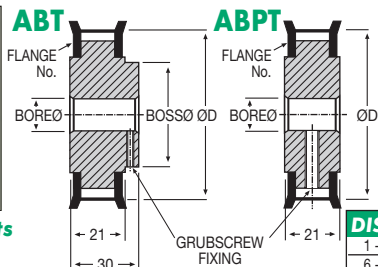

**Pulleys & Belts**

PITCH 5mm

**'Never Knowingly Outpriced'**

## 5mm Pitch : 16mm Wide Belt

STD : Aluminium with Steel  
or Aluminium Flanges

To suit AT5 Belts

Other number of teeth available on request.

**ALL PULLEYS FLANGED**