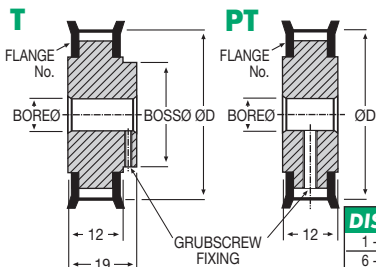

Timing Pulleys

Materials

2.5 mm Pitch : 8mm Wide Belt

STD : Aluminium with Steel
or Aluminium Flanges

DISCOUNTS	
1 - 5	List Price
6 - 19	- 12%
20 - 39	- 25%
40 - 59	- 33%
60 - 99	- 37%
100 - 200	- 42%

SPECIAL TEETH : **between 85 - 238**

ALL PULLEYS FLANGED, (X, Y in Aluminium)

PART NUMBER	Teeth	PCD mm	Flange No.	ØD mm	Boss Ø mm	Bore Ø mm	PRICE EACH 1-5	
							T	PT
10T 2.5-12	10	7.96	10 X,Y	7.40	13	3	£9.87	£9.37
11T 2.5-12	11	8.75	10 X,Y	8.20	13	3	£10.01	£9.50
12T 2.5-12	12	9.55	10 X,Y	9.00	13	3	£10.19	£9.62
13T 2.5-12	13	10.35	13 X,Y	9.80	16	3	£10.31	£9.82
14T 2.5-12	14	11.14	16 X,Y	10.60	18	3	£10.44	£9.94
15T 2.5-12	15	11.94	16 X,Y	11.40	18	3	£10.57	£10.01
16T 2.5-12	16	12.73	16 X,Y	12.20	18	4	£10.73	£10.19
17T 2.5-12	17	13.53	31 X,Y	13.00	18	4	£10.81	£10.31
18T 2.5-12	18	14.32	31 X,Y	13.80	18	4	£10.97	£10.44
19T 2.5-12	19	15.12	32 X,Y	14.60	20	4	£11.11	£10.57
20T 2.5-12	20	15.92	32 X,Y	15.40	20	4	£11.28	£10.72
21T 2.5-12	21	16.71	32 X,Y	16.20	20	4	£11.36	£10.79
22T 2.5-12	22	17.51	32 X,Y	17.00	20	4	£11.51	£10.95
23T 2.5-12	23	18.30	12 XL	17.80	13	4	£11.70	£11.10
24T 2.5-12	24	19.10	12 XL	18.55	13	4	£11.83	£11.21
25T 2.5-12	25	19.89	12 XL	19.35	13	4	£11.91	£11.33
26T 2.5-12	26	20.69	12 XL	20.15	13	5	£12.07	£11.48
27T 2.5-12	27	21.49	12 XL	20.95	13	5	£12.22	£11.56
28T 2.5-12	28	22.28	14 XL	21.75	13	5	£12.34	£11.76
29T 2.5-12	29	23.08	16 XL	22.55	20	5	£12.48	£11.86
30T 2.5-12	30	23.87	16 XL	23.35	20	5	£12.66	£11.96
31T 2.5-12	31	24.67	18 XL	24.15	20	5	£12.76	£12.09
32T 2.5-12	32	25.46	18 XL	24.95	20	5	£12.89	£12.23
33T 2.5-12	33	26.26	18 XL	25.75	20	5	£13.01	£12.41
34T 2.5-12	34	27.06	18 XL	26.55	20	5	£13.19	£12.51
35T 2.5-12	35	27.85	18 XL	27.35	20	5	£13.27	£12.56
36T 2.5-12	36	28.65	18 XL	28.10	20	5	£13.30	£12.57

Pulleys & Belts PITCH 2.5mm

12.6

Unit 14, Foxwood Ind. Park, Foxwood Rd. Chesterfield, Derbyshire S41 9RN
Telephone +44(0)1246 268080 Fax +44(0)1246 260003