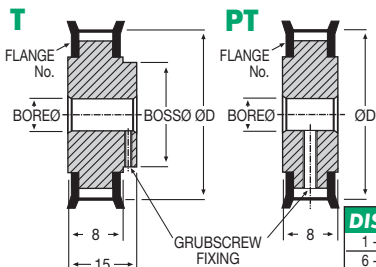

Timing Pulleys

Materials

2.5mm Pitch : 4mm Wide Belt

STD : Aluminium with Steel
or Aluminium Flanges

DISCOUNTS	
1 - 5	List Price
6 - 19	- 12%
20 - 39	- 25%
40 - 59	- 33%
60 - 99	- 37%
100 - 200	- 42%

SPECIAL TEETH : **between 85 - 238**

ALL PULLEYS FLANGED, (X, Y in Aluminium)

PART NUMBER	Teeth	PCD mm	Flange No.	ØD mm	Boss Ø mm	Bore Ø mm	PRICE EACH 1-5	
							T	PT
10T 2.5-8	10	7.96	10 X,Y	7.40	13	3	£9.09	£8.63
11T 2.5-8	11	8.75	10 X,Y	8.20	13	3	£9.24	£8.77
12T 2.5-8	12	9.55	10 X,Y	9.00	13	3	£9.38	£8.91
13T 2.5-8	13	10.35	13 X,Y	9.80	16	3	£9.62	£9.16
14T 2.5-8	14	11.14	16 X,Y	10.60	18	3	£9.74	£9.26
15T 2.5-8	15	11.94	16 X,Y	11.40	18	3	£9.94	£9.40
16T 2.5-8	16	12.73	16 X,Y	12.20	18	4	£10.02	£9.53
17T 2.5-8	17	13.53	31 X,Y	13.00	18	4	£10.19	£9.67
18T 2.5-8	18	14.32	31 X,Y	13.80	18	4	£10.28	£9.74
19T 2.5-8	19	15.12	32 X,Y	14.60	20	4	£10.44	£9.94
20T 2.5-8	20	15.92	32 X,Y	15.40	20	4	£10.57	£10.02
21T 2.5-8	21	16.71	32 X,Y	16.20	20	4	£10.70	£10.19
22T 2.5-8	22	17.51	32 X,Y	17.00	20	4	£10.81	£10.30
23T 2.5-8	23	18.30	12 XL	17.80	13	4	£10.96	£10.42
24T 2.5-8	24	19.10	12 XL	18.55	13	4	£11.10	£10.54
25T 2.5-8	25	19.89	12 XL	19.35	13	4	£11.21	£10.68
26T 2.5-8	26	20.69	12 XL	20.15	13	5	£11.35	£10.80
27T 2.5-8	27	21.49	12 XL	20.95	13	5	£11.50	£10.95
28T 2.5-8	28	22.28	14 XL	21.75	13	5	£11.59	£10.99
29T 2.5-8	29	23.08	16 XL	22.55	20	5	£11.77	£11.18
30T 2.5-8	30	23.87	16 XL	23.35	20	5	£11.89	£11.30
31T 2.5-8	31	24.67	18 XL	24.15	20	5	£12.04	£11.36
32T 2.5-8	32	25.46	18 XL	24.95	20	5	£12.09	£11.51
33T 2.5-8	33	26.26	18 XL	25.75	20	5	£12.22	£11.58
34T 2.5-8	34	27.06	18 XL	26.55	20	5	£12.24	£11.59
35T 2.5-8	35	27.85	18 XL	27.35	20	5	£12.32	£11.65
36T 2.5-8	36	28.65	18 XL	28.10	20	5	£12.33	£11.77

Pulleys & Belts PITCH 2.5mm