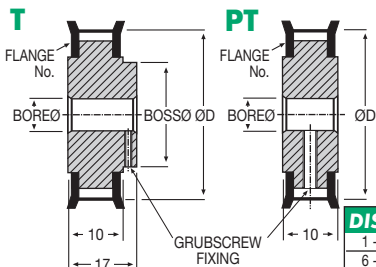

Timing Pulleys

Materials

2.5 mm Pitch : 6mm Wide Belt

STD : Aluminium with Steel
or Aluminium Flanges

DISCOUNTS	
1 - 5	List Price
6 - 19	- 12%
20 - 39	- 25%
40 - 59	- 33%
60 - 99	- 37%
100 - 200	- 42%

SPECIAL TEETH : **between 85 - 238**

ALL PULLEYS FLANGED, (X, Y in Aluminium)

PART NUMBER	Teeth	PCD mm	Flange No.	ØD mm	Boss Ø mm	Bore Ø mm	PRICE EACH 1-5	
							T	PT
10T 2.5-10	10	7.96	10 X,Y	7.40	13	3	£9.40	£8.91
11T 2.5-10	11	8.75	10 X,Y	8.20	13	3	£9.53	£9.03
12T 2.5-10	12	9.55	10 X,Y	9.00	13	3	£9.68	£9.18
13T 2.5-10	13	10.35	13 X,Y	9.80	16	3	£9.82	£9.31
14T 2.5-10	14	11.14	16 X,Y	10.60	18	3	£9.95	£9.47
15T 2.5-10	15	11.94	16 X,Y	11.40	18	3	£10.04	£9.53
16T 2.5-10	16	12.73	16 X,Y	12.20	18	4	£10.21	£9.68
17T 2.5-10	17	13.53	31 X,Y	13.00	18	4	£10.31	£9.82
18T 2.5-10	18	14.32	31 X,Y	13.80	18	4	£10.44	£9.95
19T 2.5-10	19	15.12	32 X,Y	14.60	20	4	£10.57	£10.04
20T 2.5-10	20	15.92	32 X,Y	15.40	20	4	£10.73	£10.19
21T 2.5-10	21	16.71	32 X,Y	16.20	20	4	£10.81	£10.28
22T 2.5-10	22	17.51	32 X,Y	17.00	20	4	£10.96	£10.42
23T 2.5-10	23	18.30	12 XL	17.80	13	4	£11.12	£10.54
24T 2.5-10	24	19.10	12 XL	18.55	13	4	£11.25	£10.70
25T 2.5-10	25	19.89	12 XL	19.35	13	4	£11.34	£10.77
26T 2.5-10	26	20.69	12 XL	20.15	13	5	£11.49	£10.94
27T 2.5-10	27	21.49	12 XL	20.95	13	5	£11.65	£10.99
28T 2.5-10	28	22.28	14 XL	21.75	13	5	£11.74	£11.19
29T 2.5-10	29	23.08	16 XL	22.55	20	5	£11.86	£11.29
30T 2.5-10	30	23.87	16 XL	23.35	20	5	£12.05	£11.36
31T 2.5-10	31	24.67	18 XL	24.15	20	5	£12.14	£11.51
32T 2.5-10	32	25.46	18 XL	24.95	20	5	£12.24	£11.65
33T 2.5-10	33	26.26	18 XL	25.75	20	5	£12.39	£11.81
34T 2.5-10	34	27.06	18 XL	26.55	20	5	£12.52	£11.90
35T 2.5-10	35	27.85	18 XL	27.35	20	5	£12.64	£11.93
36T 2.5-10	36	28.65	18 XL	28.10	20	5	£12.66	£11.96

Pulleys & Belts PITCH 2.5mm