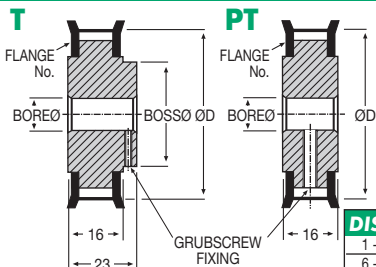

Timing Pulleys

Materials

2.5 mm Pitch : 12mm Wide Belt

STD: Aluminium with Steel
or Aluminium Flanges

DISCOUNTS	
1 - 5	List Price
6 - 19	- 12%
20 - 39	- 25%
40 - 59	- 33%
60 - 99	- 37%
100 - 200	- 42%

SPECIAL TEETH : **between 85 - 238**

ALL PULLEYS FLANGED, (X,Y in Aluminium)

PART NUMBER	Teeth	PCD mm	Flange No.	ØD mm	Boss Ø mm	Bore Ø mm	PRICE EACH 1-5	
							T	PT
10T 2.5-16	10	7.96	10X,Y	7.40	13	3	£10.62	£10.02
11T 2.5-16	11	8.75	10X,Y	8.20	13	3	£10.75	£10.22
12T 2.5-16	12	9.55	10X,Y	9.00	13	3	£10.94	£10.36
13T 2.5-16	13	10.35	13X,Y	9.80	16	3	£11.03	£10.47
14T 2.5-16	14	11.14	16X,Y	10.60	18	3	£11.20	£10.65
15T 2.5-16	15	11.94	16X,Y	11.40	18	3	£11.34	£10.77
16T 2.5-16	16	12.73	16X,Y	12.20	18	4	£11.50	£10.94
17T 2.5-16	17	13.53	31X,Y	13.00	18	4	£11.65	£11.03
18T 2.5-16	18	14.32	31X,Y	13.80	18	4	£11.77	£11.20
19T 2.5-16	19	15.12	32X,Y	14.60	20	4	£11.91	£11.33
20T 2.5-16	20	15.92	32X,Y	15.40	20	4	£12.07	£11.48
21T 2.5-16	21	16.71	32X,Y	16.20	20	4	£12.22	£11.56
22T 2.5-16	22	17.51	32X,Y	17.00	20	4	£12.41	£11.77
23T 2.5-16	23	18.30	12XL	17.80	13	4	£12.51	£11.90
24T 2.5-16	24	19.10	12XL	18.55	13	4	£12.67	£12.04
25T 2.5-16	25	19.89	12XL	19.35	13	4	£12.83	£12.16
26T 2.5-16	26	20.69	12XL	20.15	13	5	£12.95	£12.33
27T 2.5-16	27	21.49	12XL	20.95	13	5	£13.12	£12.44
28T 2.5-16	28	22.28	14XL	21.75	13	5	£13.27	£12.57
29T 2.5-16	29	23.08	16XL	22.55	20	5	£13.39	£12.75
30T 2.5-16	30	23.87	16XL	23.35	20	5	£13.54	£12.85
31T 2.5-16	31	24.67	18XL	24.15	20	5	£13.70	£13.00
32T 2.5-16	32	25.46	18XL	24.95	20	5	£13.83	£13.19
33T 2.5-16	33	26.26	18XL	25.75	20	5	£13.98	£13.30
34T 2.5-16	34	27.06	18XL	26.55	20	5	£14.12	£13.39
35T 2.5-16	35	27.85	18XL	27.35	20	5	£14.31	£13.61
36T 2.5-16	36	28.65	18XL	28.10	20	5	£14.46	£13.75

Pulleys & Belts PITCH 2.5mm

12.10

Unit 14, Foxwood Ind. Park, Foxwood Rd. Chesterfield, Derbyshire S41 9RN
Telephone +44(0)1246 268080 Fax +44(0)1246 260003