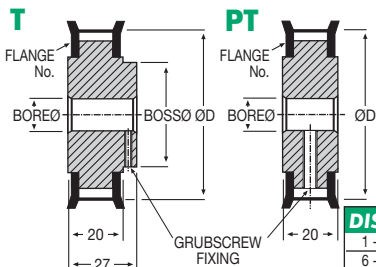

Pulleys & Belts
PITCH 2.5mm

Timing Pulleys

Materials

2.5 mm Pitch : 16mm Wide Belt

STD: Aluminium with Steel
or Aluminium Flanges

DISCOUNTS	
1 - 5	List Price
6 - 19	- 12%
20 - 39	- 25%
40 - 59	- 33%
60 - 99	- 37%
100 - 200	- 42%

SPECIAL TEETH : **between 85 - 238**

ALL PULLEYS FLANGED, (X,Y in Aluminium)

PART NUMBER	Teeth	PCD mm	Flange No.	ØD mm	Boss Ø mm	Bore Ø mm	PRICE EACH 1-5	
							T	PT
10T 2.5-20	10	7.96	10X,Y	7.40	13	3	£11.11	£10.54
11T 2.5-20	11	8.75	10X,Y	8.20	13	3	£11.28	£10.72
12T 2.5-20	12	9.55	10X,Y	9.00	13	3	£11.41	£10.94
13T 2.5-20	13	10.35	13X,Y	9.80	16	3	£11.58	£10.99
14T 2.5-20	14	11.14	16X,Y	10.60	18	3	£11.76	£11.15
15T 2.5-20	15	11.94	16X,Y	11.40	18	3	£11.89	£11.30
16T 2.5-20	16	12.73	16X,Y	12.20	18	4	£12.06	£11.41
17T 2.5-20	17	13.53	31X,Y	13.00	18	4	£12.18	£11.58
18T 2.5-20	18	14.32	31X,Y	13.80	18	4	£12.34	£11.76
19T 2.5-20	19	15.12	32X,Y	14.60	20	4	£12.51	£11.85
20T 2.5-20	20	15.92	32X,Y	15.40	20	4	£12.65	£12.04
21T 2.5-20	21	16.71	32X,Y	16.20	20	4	£12.79	£12.14
22T 2.5-20	22	17.51	32X,Y	17.00	20	4	£13.01	£12.34
23T 2.5-20	23	18.30	12XL	17.80	13	4	£13.12	£12.50
24T 2.5-20	24	19.10	12XL	18.55	13	4	£13.28	£12.57
25T 2.5-20	25	19.89	12XL	19.35	13	4	£13.41	£12.75
26T 2.5-20	26	20.69	12XL	20.15	13	5	£13.58	£12.93
27T 2.5-20	27	21.49	12XL	20.95	13	5	£13.75	£13.04
28T 2.5-20	28	22.28	14XL	21.75	13	5	£13.92	£13.18
29T 2.5-20	29	23.08	16XL	22.55	20	5	£14.05	£13.32
30T 2.5-20	30	23.87	16XL	23.35	20	5	£14.20	£13.46
31T 2.5-20	31	24.67	18XL	24.15	20	5	£14.35	£13.61
32T 2.5-20	32	25.46	18XL	24.95	20	5	£14.51	£13.82
33T 2.5-20	33	26.26	18XL	25.75	20	5	£14.66	£13.94
34T 2.5-20	34	27.06	18XL	26.55	20	5	£14.78	£14.05
35T 2.5-20	35	27.85	18XL	27.35	20	5	£15.00	£14.26
36T 2.5-20	36	28.65	18XL	28.10	20	5	£15.15	£14.43