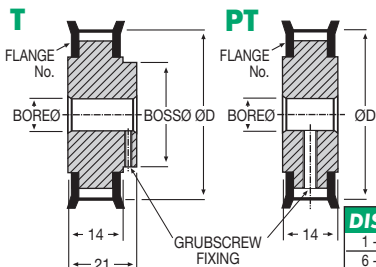

Timing Pulleys

Materials

2.5 mm Pitch : 10mm Wide Belt

STD : Aluminium with Steel
or Aluminium Flanges

DISCOUNTS	
Quantity	List Price
1 - 5	
6 - 19	- 12%
20 - 39	- 25%
40 - 59	- 33%
60 - 99	- 37%
100 - 200	- 42%

SPECIAL TEETH : **between 85 - 238**

ALL PULLEYS FLANGED, (X, Y in Aluminium)

PART NUMBER	Teeth	PCD mm	Flange No.	ØD mm	Boss Ø mm	Bore Ø mm	PRICE EACH 1-5	
							T	PT
10T 2.5-14	10	7.96	10X,Y	7.40	13	3	£10.08	£9.55
11T 2.5-14	11	8.75	10X,Y	8.20	13	3	£10.22	£9.70
12T 2.5-14	12	9.55	10X,Y	9.00	13	3	£10.36	£9.86
13T 2.5-14	13	10.35	13X,Y	9.80	16	3	£10.50	£9.99
14T 2.5-14	14	11.14	16X,Y	10.60	18	3	£10.68	£10.09
15T 2.5-14	15	11.94	16X,Y	11.40	18	3	£10.79	£10.25
16T 2.5-14	16	12.73	16X,Y	12.20	18	4	£10.95	£10.36
17T 2.5-14	17	13.53	31X,Y	13.00	18	4	£11.06	£10.50
18T 2.5-14	18	14.32	31X,Y	13.80	18	4	£11.20	£10.68
19T 2.5-14	19	15.12	32X,Y	14.60	20	4	£11.34	£10.77
20T 2.5-14	20	15.92	32X,Y	15.40	20	4	£11.49	£10.94
21T 2.5-14	21	16.71	32X,Y	16.20	20	4	£11.65	£10.99
22T 2.5-14	22	17.51	32X,Y	17.00	20	4	£11.81	£11.20
23T 2.5-14	23	18.30	12XL	17.80	13	4	£11.90	£11.33
24T 2.5-14	24	19.10	12XL	18.55	13	4	£12.06	£11.40
25T 2.5-14	25	19.89	12XL	19.35	13	4	£12.19	£11.58
26T 2.5-14	26	20.69	12XL	20.15	13	5	£12.33	£11.73
27T 2.5-14	27	21.49	12XL	20.95	13	5	£12.48	£11.85
28T 2.5-14	28	22.28	14XL	21.75	13	5	£12.64	£11.96
29T 2.5-14	29	23.08	16XL	22.55	20	5	£12.76	£12.09
30T 2.5-14	30	23.87	16XL	23.35	20	5	£12.85	£12.23
31T 2.5-14	31	24.67	18XL	24.15	20	5	£13.03	£12.39
32T 2.5-14	32	25.46	18XL	24.95	20	5	£13.18	£12.52
33T 2.5-14	33	26.26	18XL	25.75	20	5	£13.30	£12.66
34T 2.5-14	34	27.06	18XL	26.55	20	5	£13.46	£12.76
35T 2.5-14	35	27.85	18XL	27.35	20	5	£13.61	£12.94
36T 2.5-14	36	28.65	18XL	28.10	20	5	£13.75	£13.09

Pulleys & Belts PITCH 2.5mm